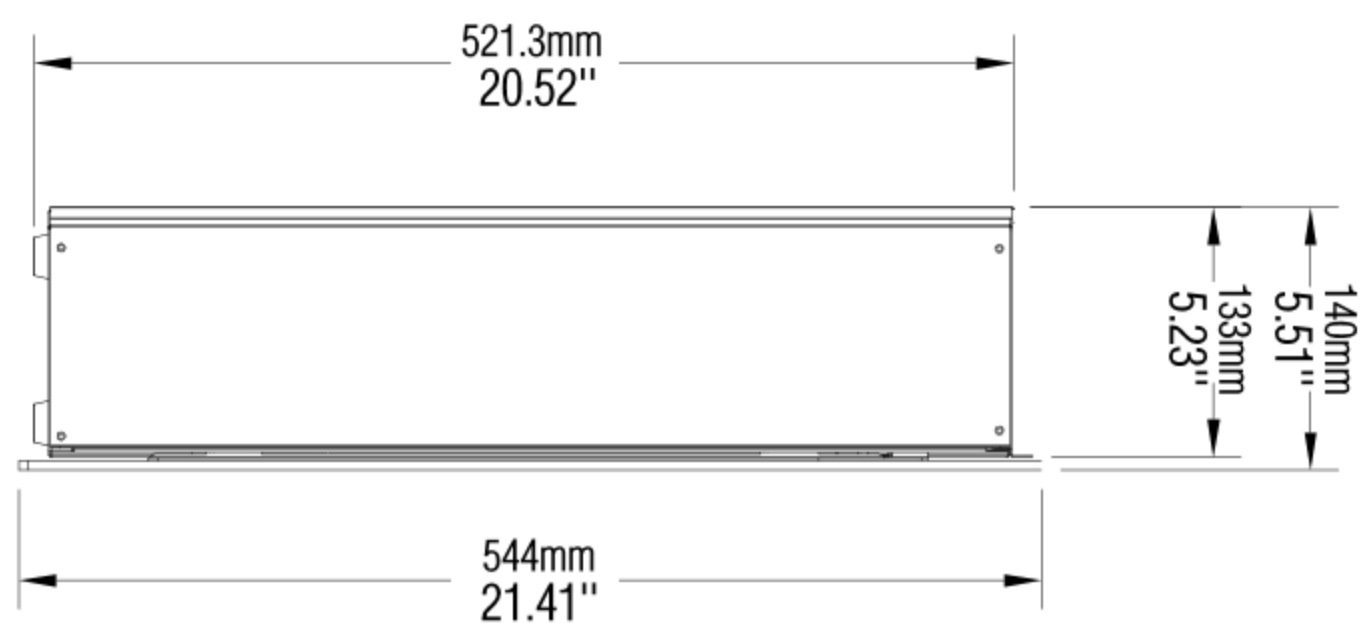

50 INCH ELECTRIC FIREPLACE WITH LED LIGHTING

FEATURES

- Remote control allows every settings to be made from the comfort of your sofa
- 2 heating settings : 750/1,500 watts, 120V for heat adapted to your needs
- Choice of 10 flame colors : from natural orange to tints of blue, green, yellow or their combinations
- The 4 flame intensity settings via LED lighting will create the perfect mood you are looking for
- Logs, stones and glass-like media are included to match the look of your fireplace to your room decor
- Available in black or white
- Built-in modern installation does not take up space in the room or surface mount
- CSA certified
- Limited warranty of 2 years on parts and labour for worry free enjoyment

FIREPLACES

TöSO

DIMENSIONS

WALL OPENING

47-1/4" x 20-3/4" x 5-5/8"